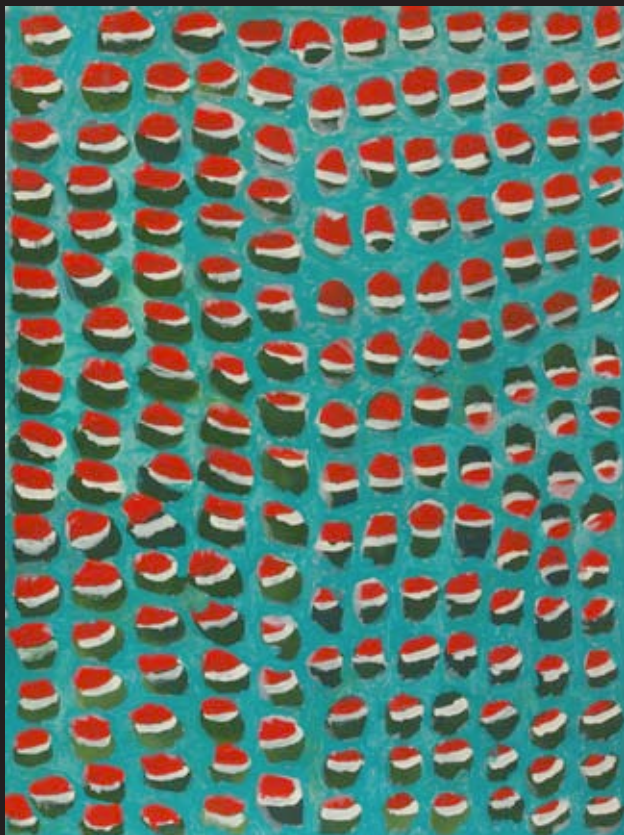

Janangoo Butcher Cherel

Represented by Brigitte Braun since 1992

Girndi 2008, 76 x 56cm, acrylic on paper

Yanoongoo (New/Fresh)

15 November - 6 December 2008
opening drinks Saturday 15 November 3-5pm

in association with Mangkaja Arts
The exhibition can be seen on www.artplace.com